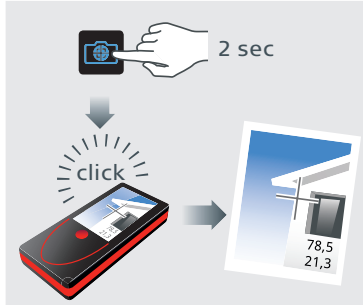

Take screen shot