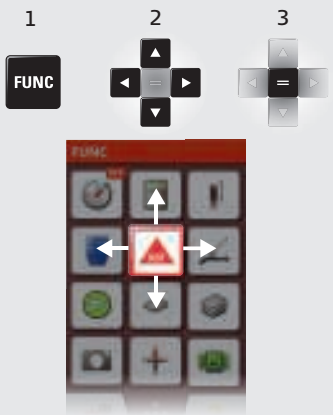

## Overview

- 1 Status Bar/Level
- 2 Reference
- 3 Active Function
- 4 Main Line (Result)
- 5 Selection keys linked to the symbol above
- 6 ON/DIST
- 7 Pointfinder (viewscreen)
- 8 Function Screen
- 9 Navigation
- 10 Clear/Off
- 11 Add/Subtract

## Quick Start

Leica DISTO™ S910

- when it has to be right

**Leica**  
Geosystems

### (Navigate) Functions