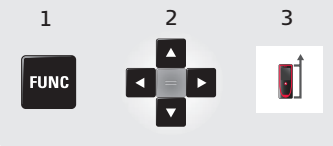

Reference/settings