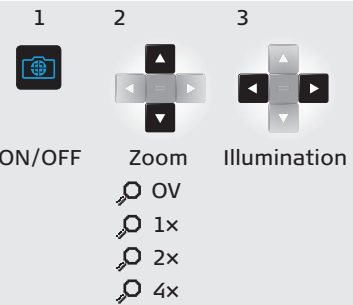

Pointfinder