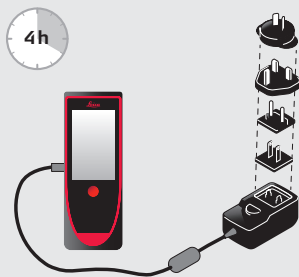

Settings

- Tilt units
- Distance units
- Beep
- Digital level
- Keypad lock
- Bluetooth® Smart, WLAN
- Tilt calibration
- Favorites
- Illumination
- Date and Time
- Compass adjustment
- Touch screen
- Offset
- Reset
- Information
- Levelling alert

Personalized favorites

1. 1 or 2 sec.
2. 2
3. 3 2 sec.

Operation

1. 1 ON
2. 2 Measure
3. 3 OFF 2 sec.

Charging