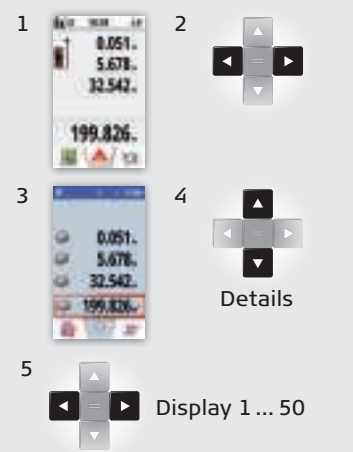

(Navigate) Functions

Reference/settings

More results

Take photo

Laser class 2
in acc. with IEC 60825-1

www.disto.com

SAP. No. 808 169

Memory

Pointfinder

Take screen shot

Levelling

? Helpfunctions