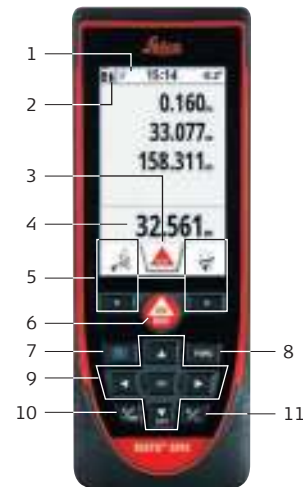

Quick Start

Leica DISTO™ S910

- when it has to be right

Leica
Geosystems